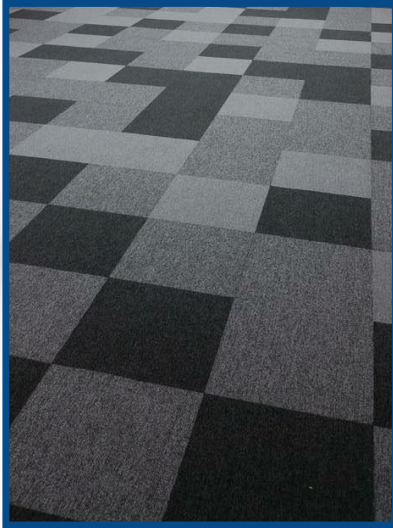

- Commercial Carpet Tiles
- Domestic Carpet Tiles
- 50x50
- Felt And Rubber Backing
- Same Day To 1 Week Turnaround
- Heavy Duty
- Affordable

Basic Plain Grey
\$5.90 Per Tile

Basic Plain Grey
\$5.90 Per Tile

Night Sky
\$8.90 Per Tile

Lounge
\$10 Per Tile

The Finished Product

Carpet tiles are great for Schools, Gyms,
Homes, Restaurants and many more

Basic Grey and Lounge

Lounge

Lounge

Night Sky