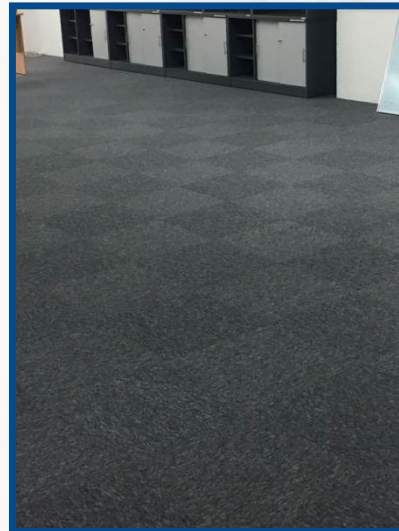

Night Sky
\$8.90 Per Tile

Lounge
\$10 Per Tile

The Finished Product

Carpet tiles are great for Schools, Gyms,
Homes, Restaurants and many more

Basic Grey and Lounge

Lounge

Lounge

Night Sky

Night Sky

Basic Grey