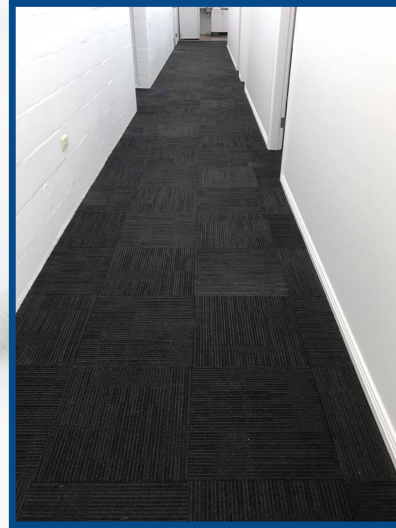

Night Sky
\$8.90 Per Tile

Lounge
\$10 Per Tile

The Finished Product

Carpet tiles are great for Schools, Gyms,
Homes, Restaurants and many more

Basic Grey and Lounge

Lounge

Lounge

Night Sky

Night Sky

Basic Grey